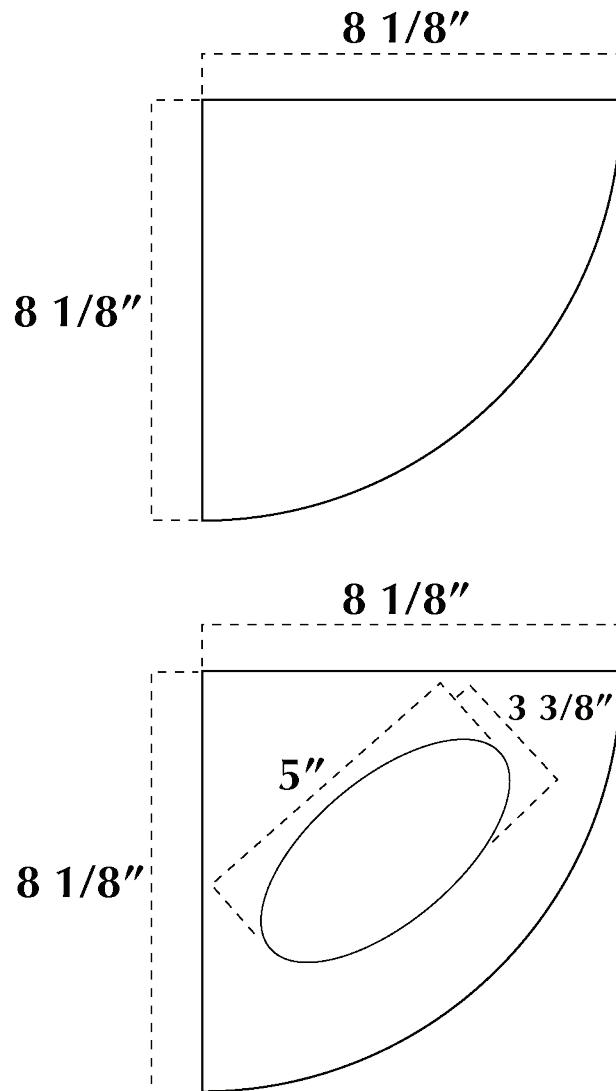

SPECIFICATION DRAWING

Corner Shower Shelf

CORNER SHOWER SHELF

Available with a soap depression $\frac{3}{4}''$ thick

Diagonal measurement $7 \frac{7}{8}''$