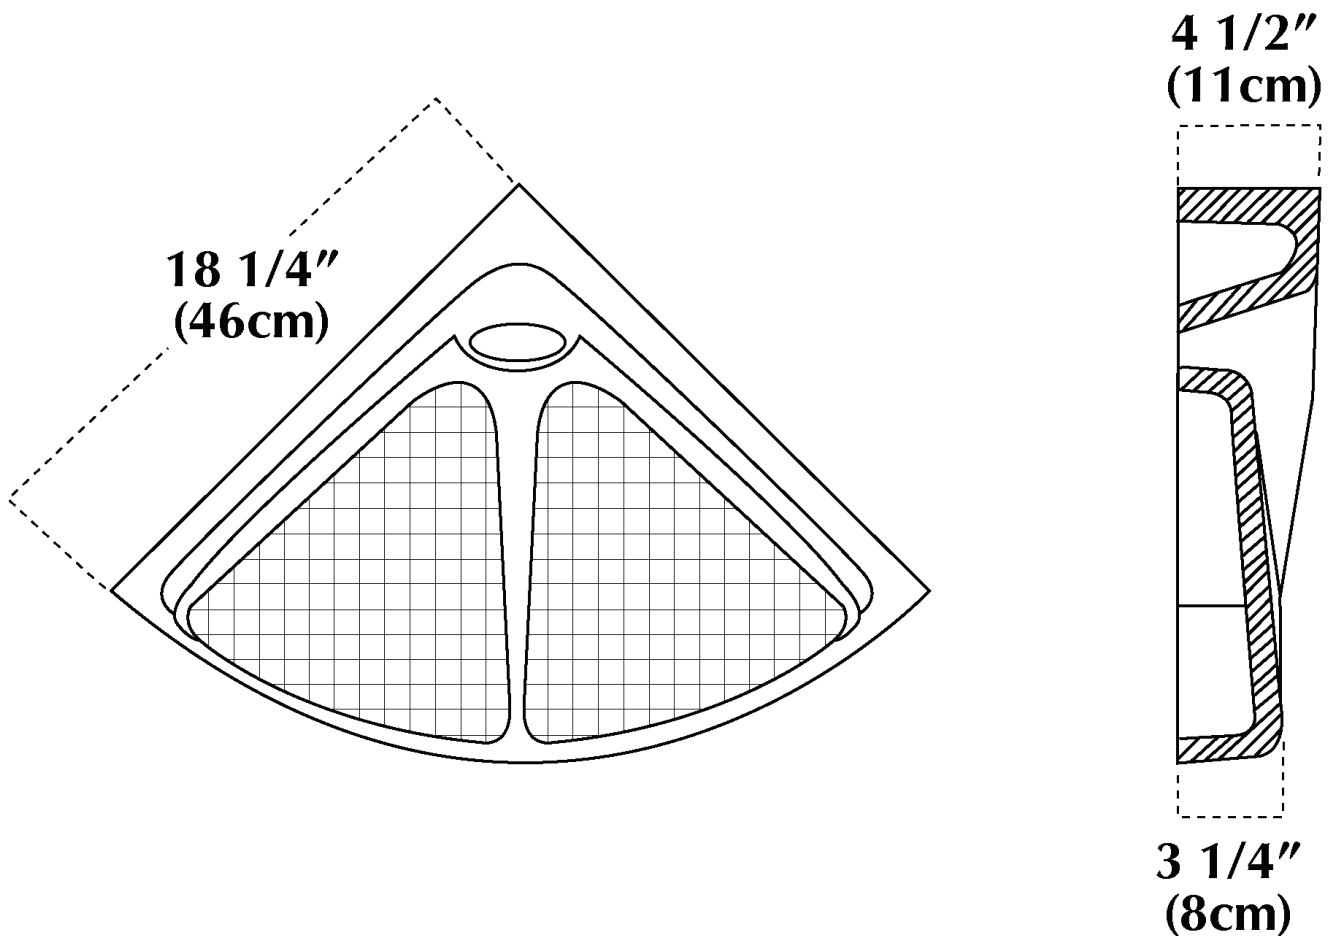

SPECIFICATION DRAWING

Corner Shower Seat

CORNER SHOWER SEAT