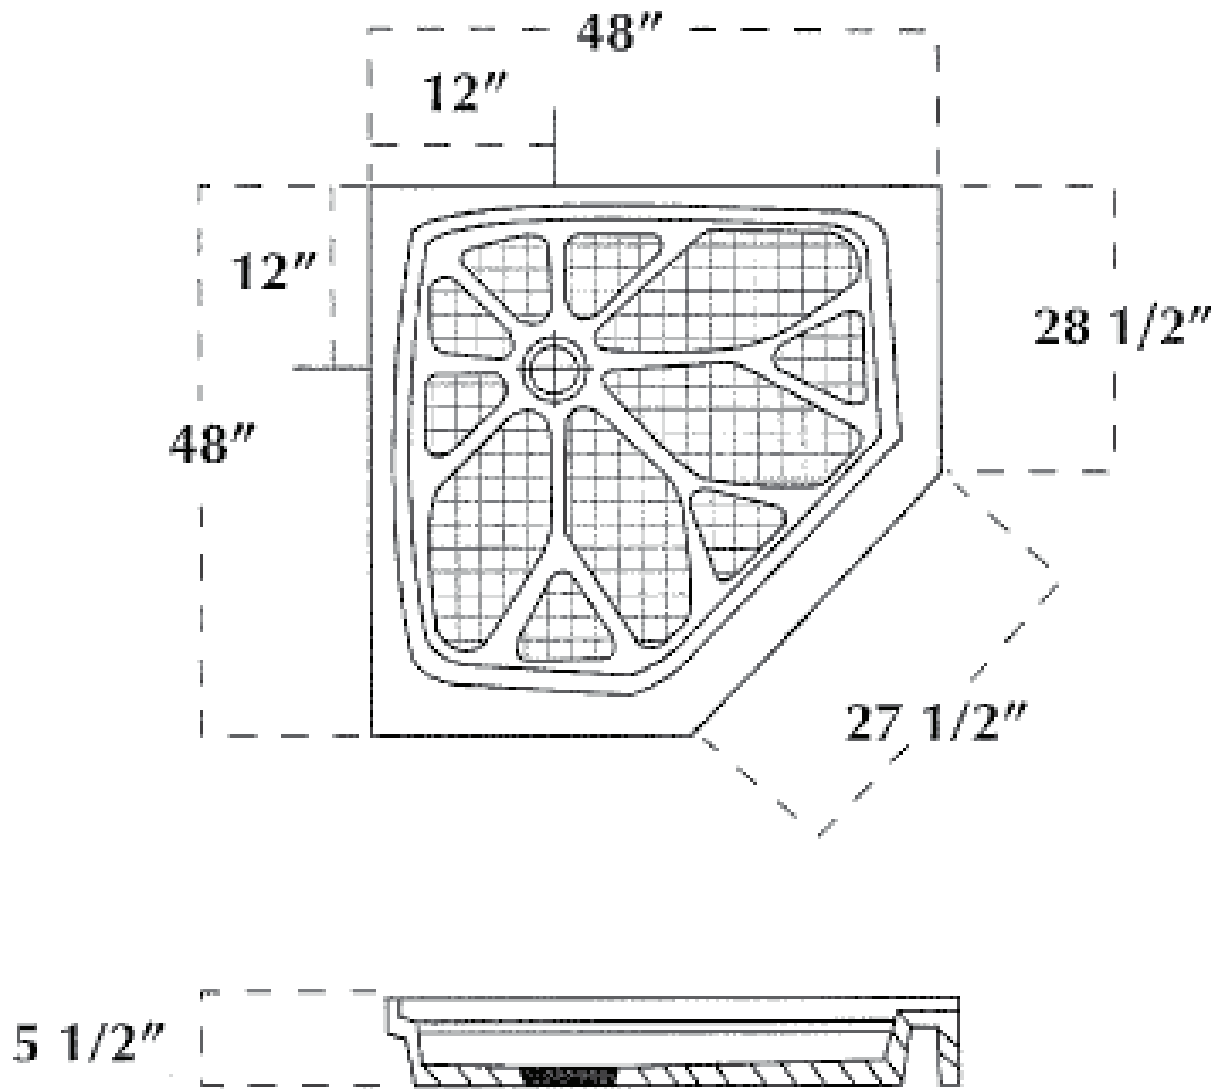

SPECIFICATION DRAWING

CORNER SHOWER PAN

48" NEO ANGLE CORNER PAN