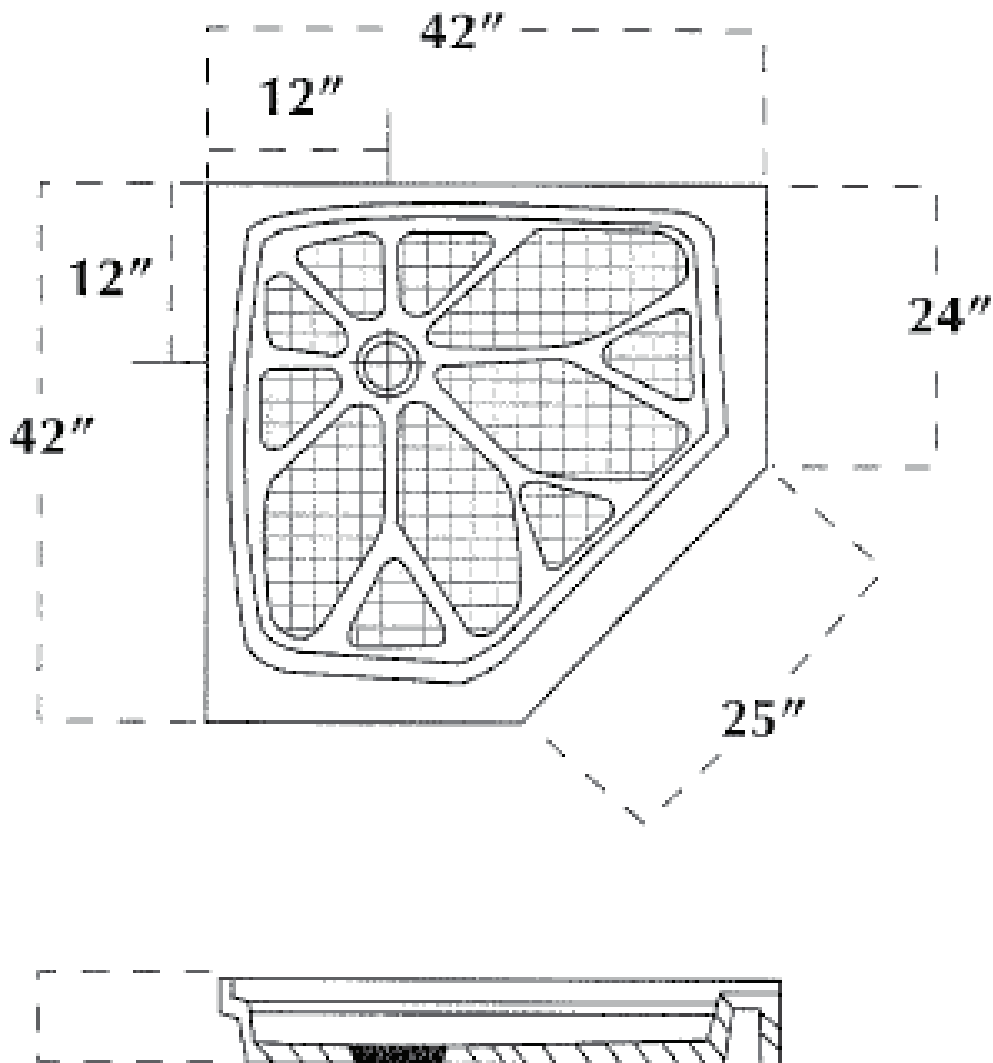

SPECIFICATION DRAWING

CORNER SHOWER PAN

42" NEO ANGLE CORNER PAN