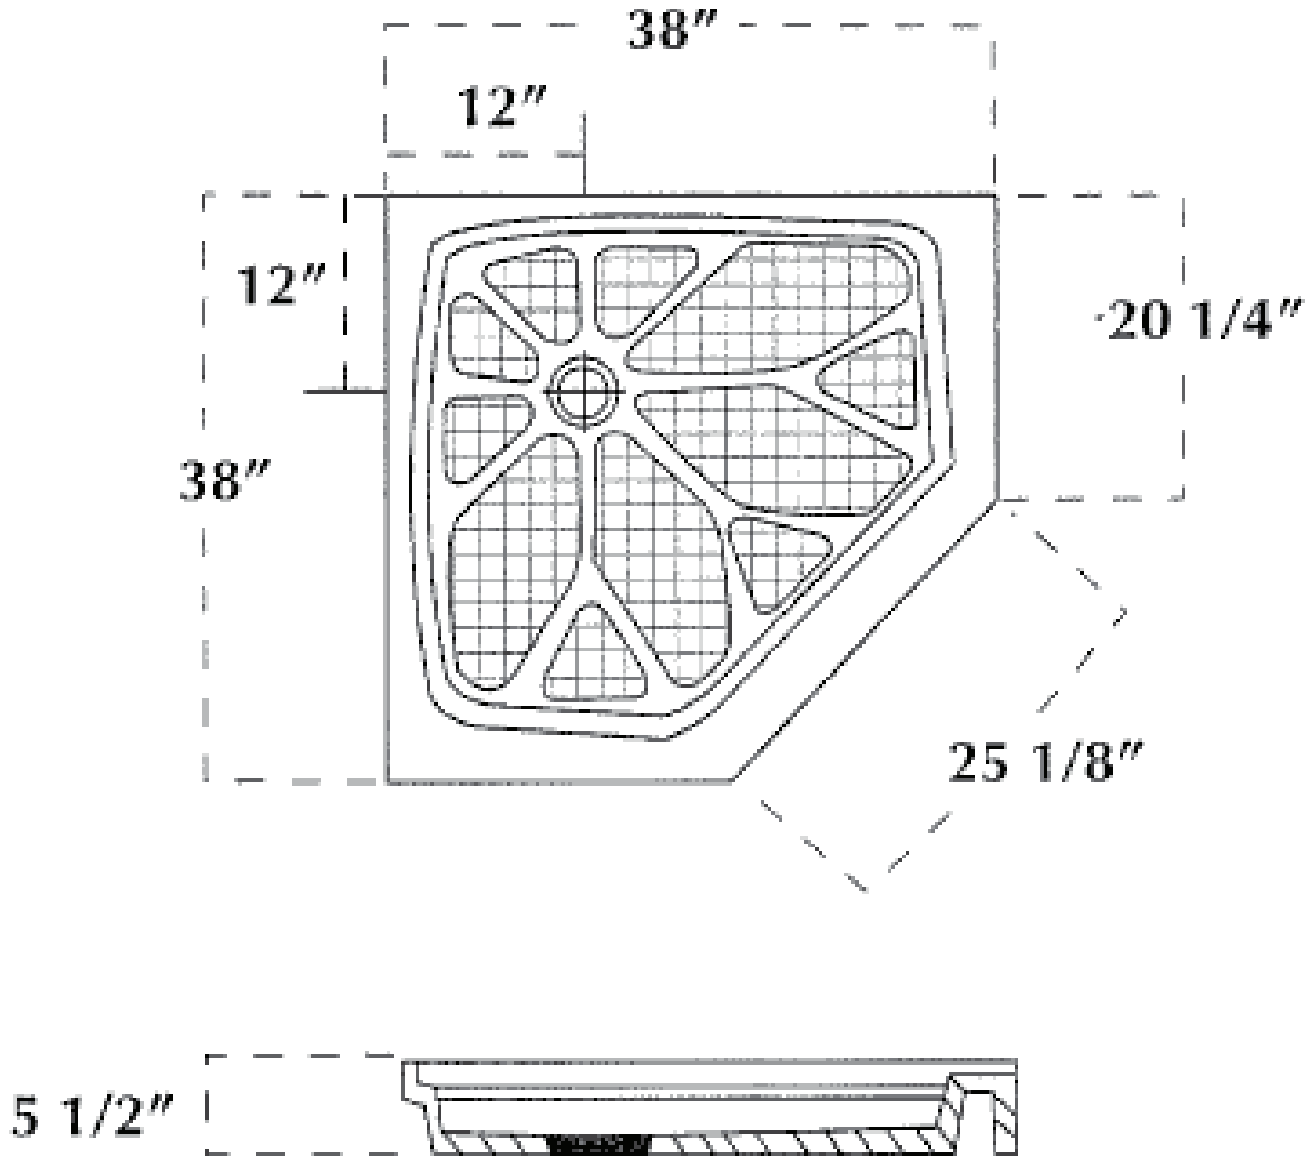

SPECIFICATION DRAWING

CORNER SHOWER PAN

38" NEO ANGLE CORNER PAN