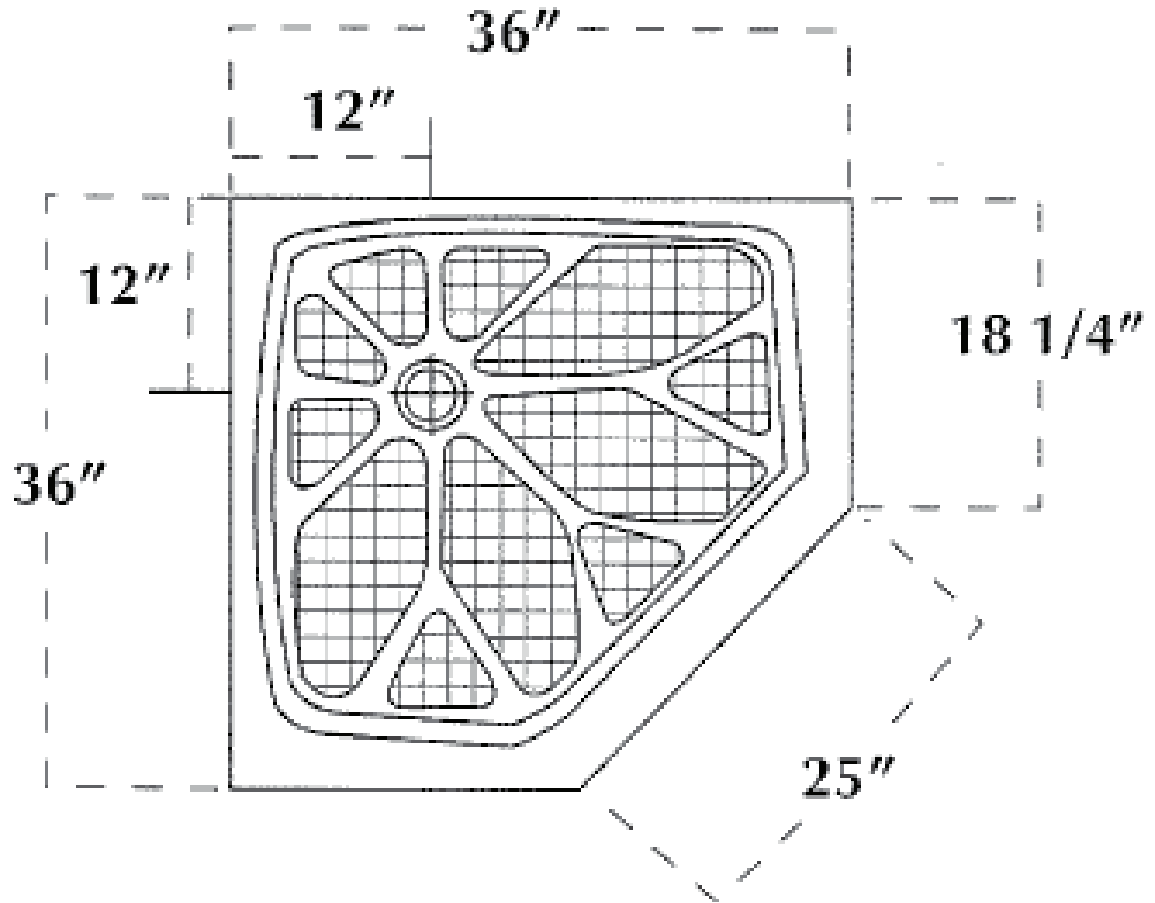

SPECIFICATION DRAWING

CORNER SHOWER PAN

36" NEO ANGLE CORNER PAN