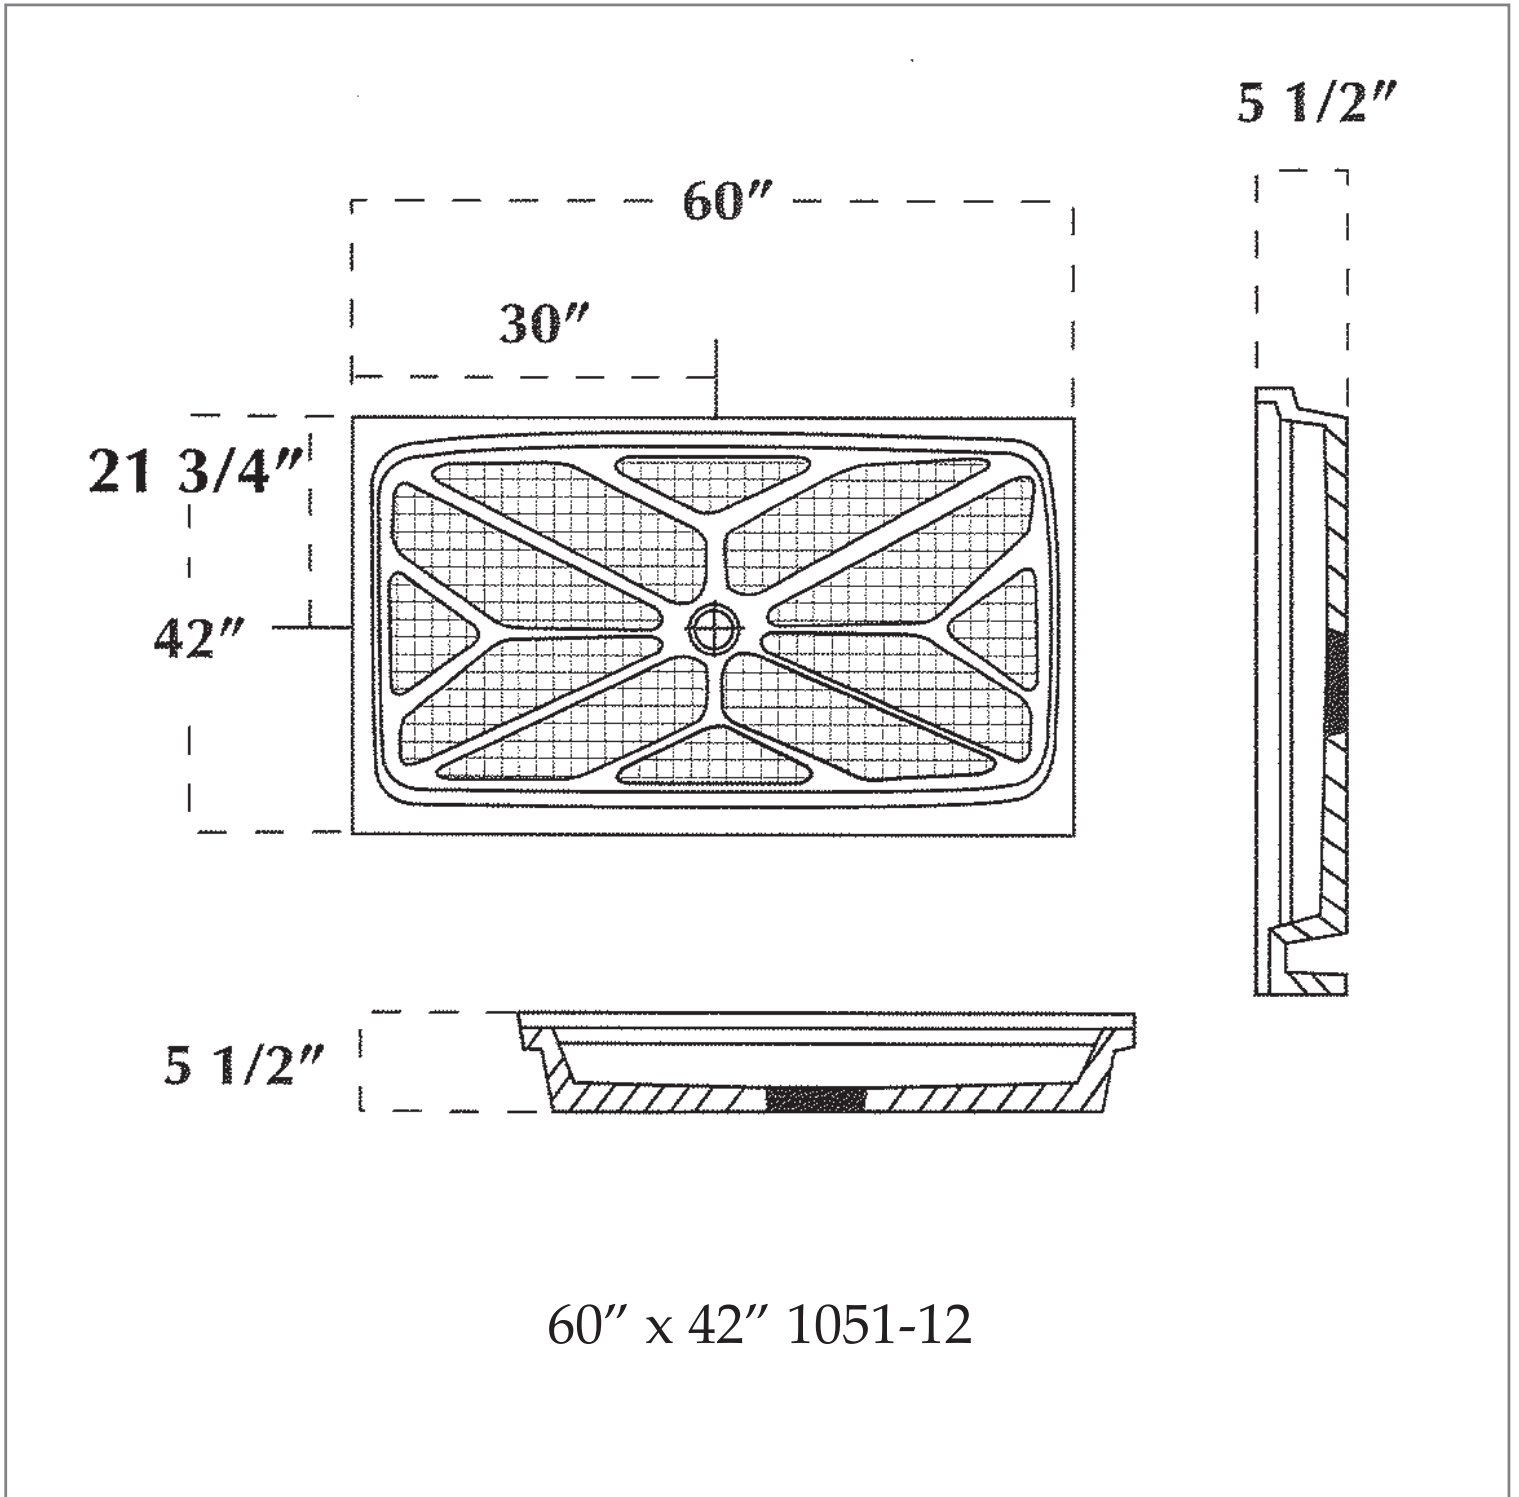

SPECIFICATION DRAWING

SHOWER PAN

60" x 42" 1051-12