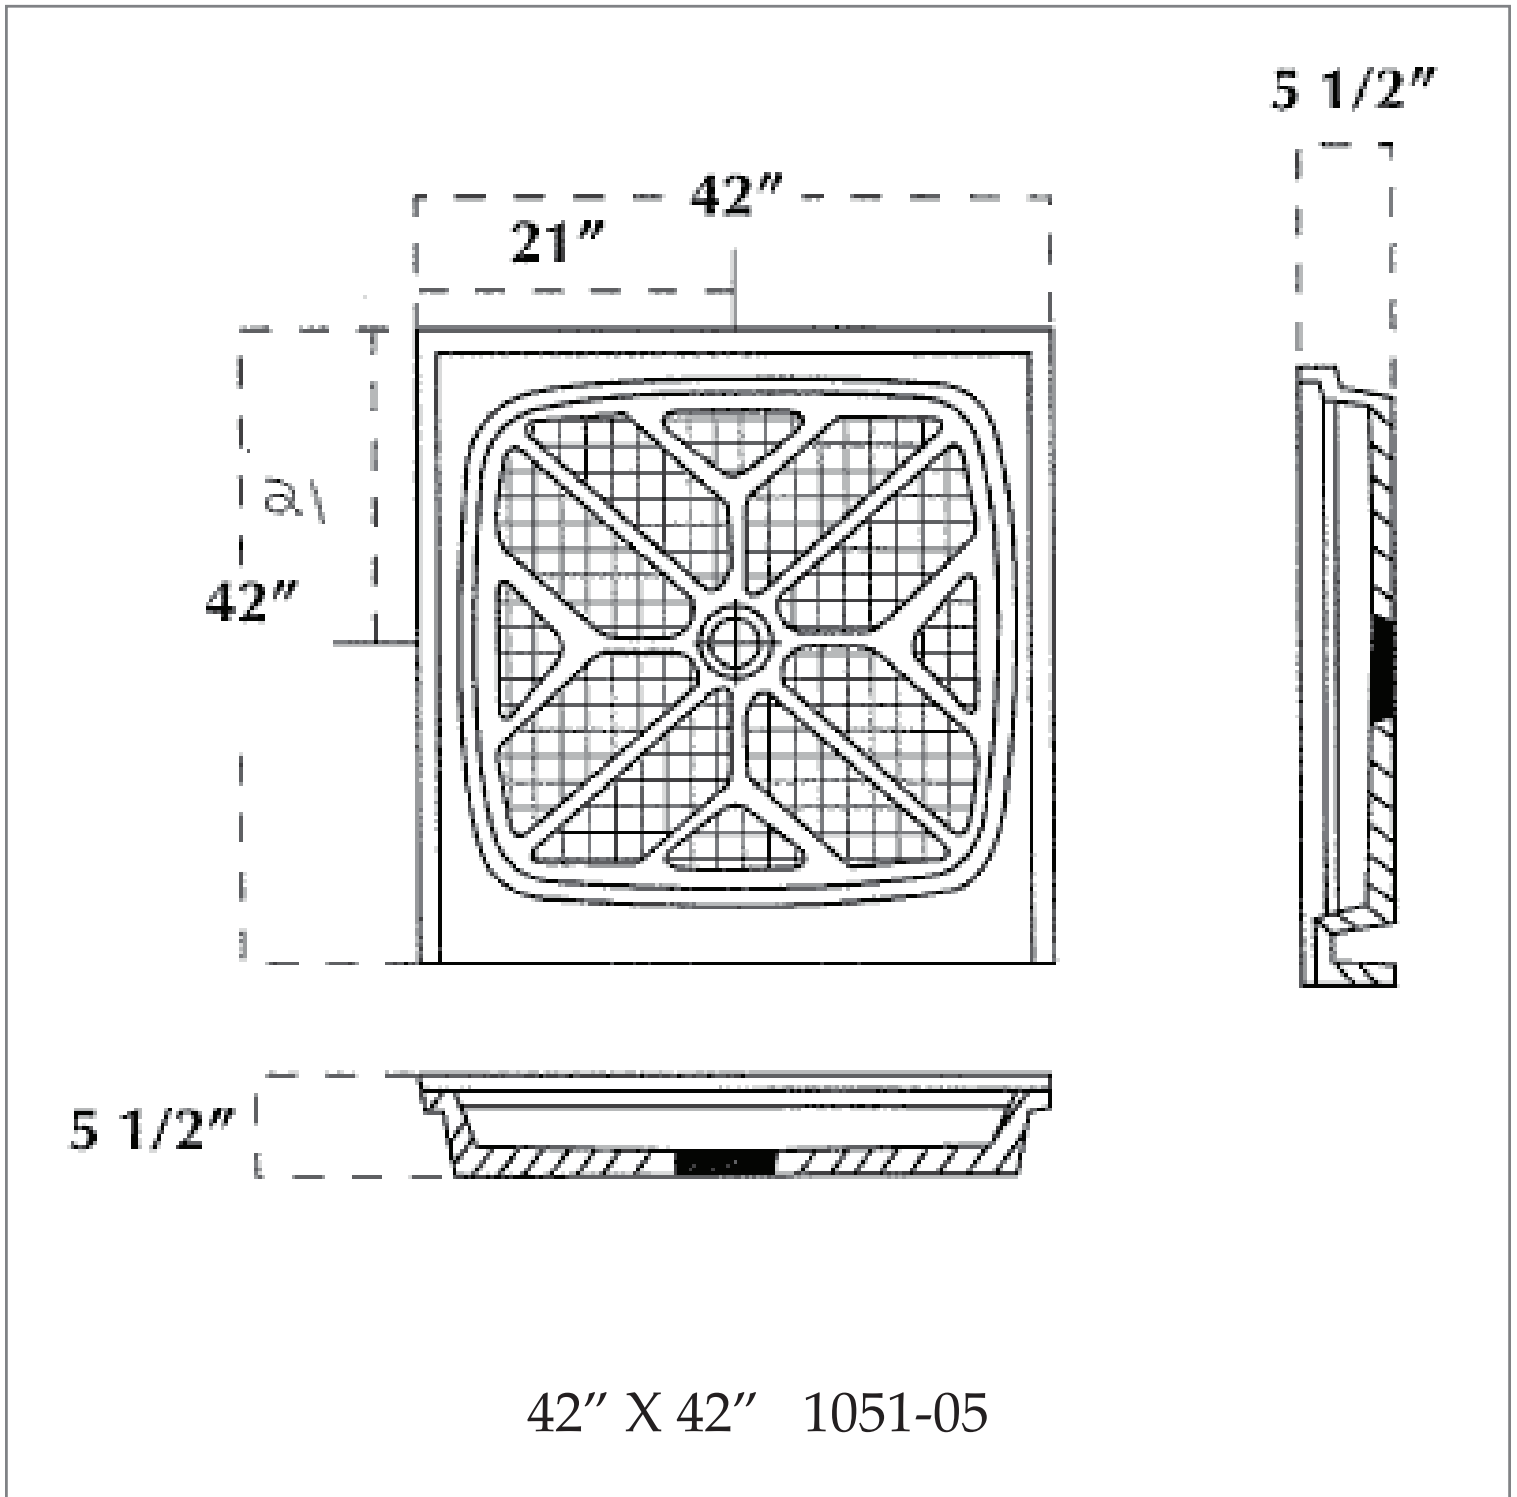

SPECIFICATION DRAWING

SHOWER PAN

42" X 42" 1051-05