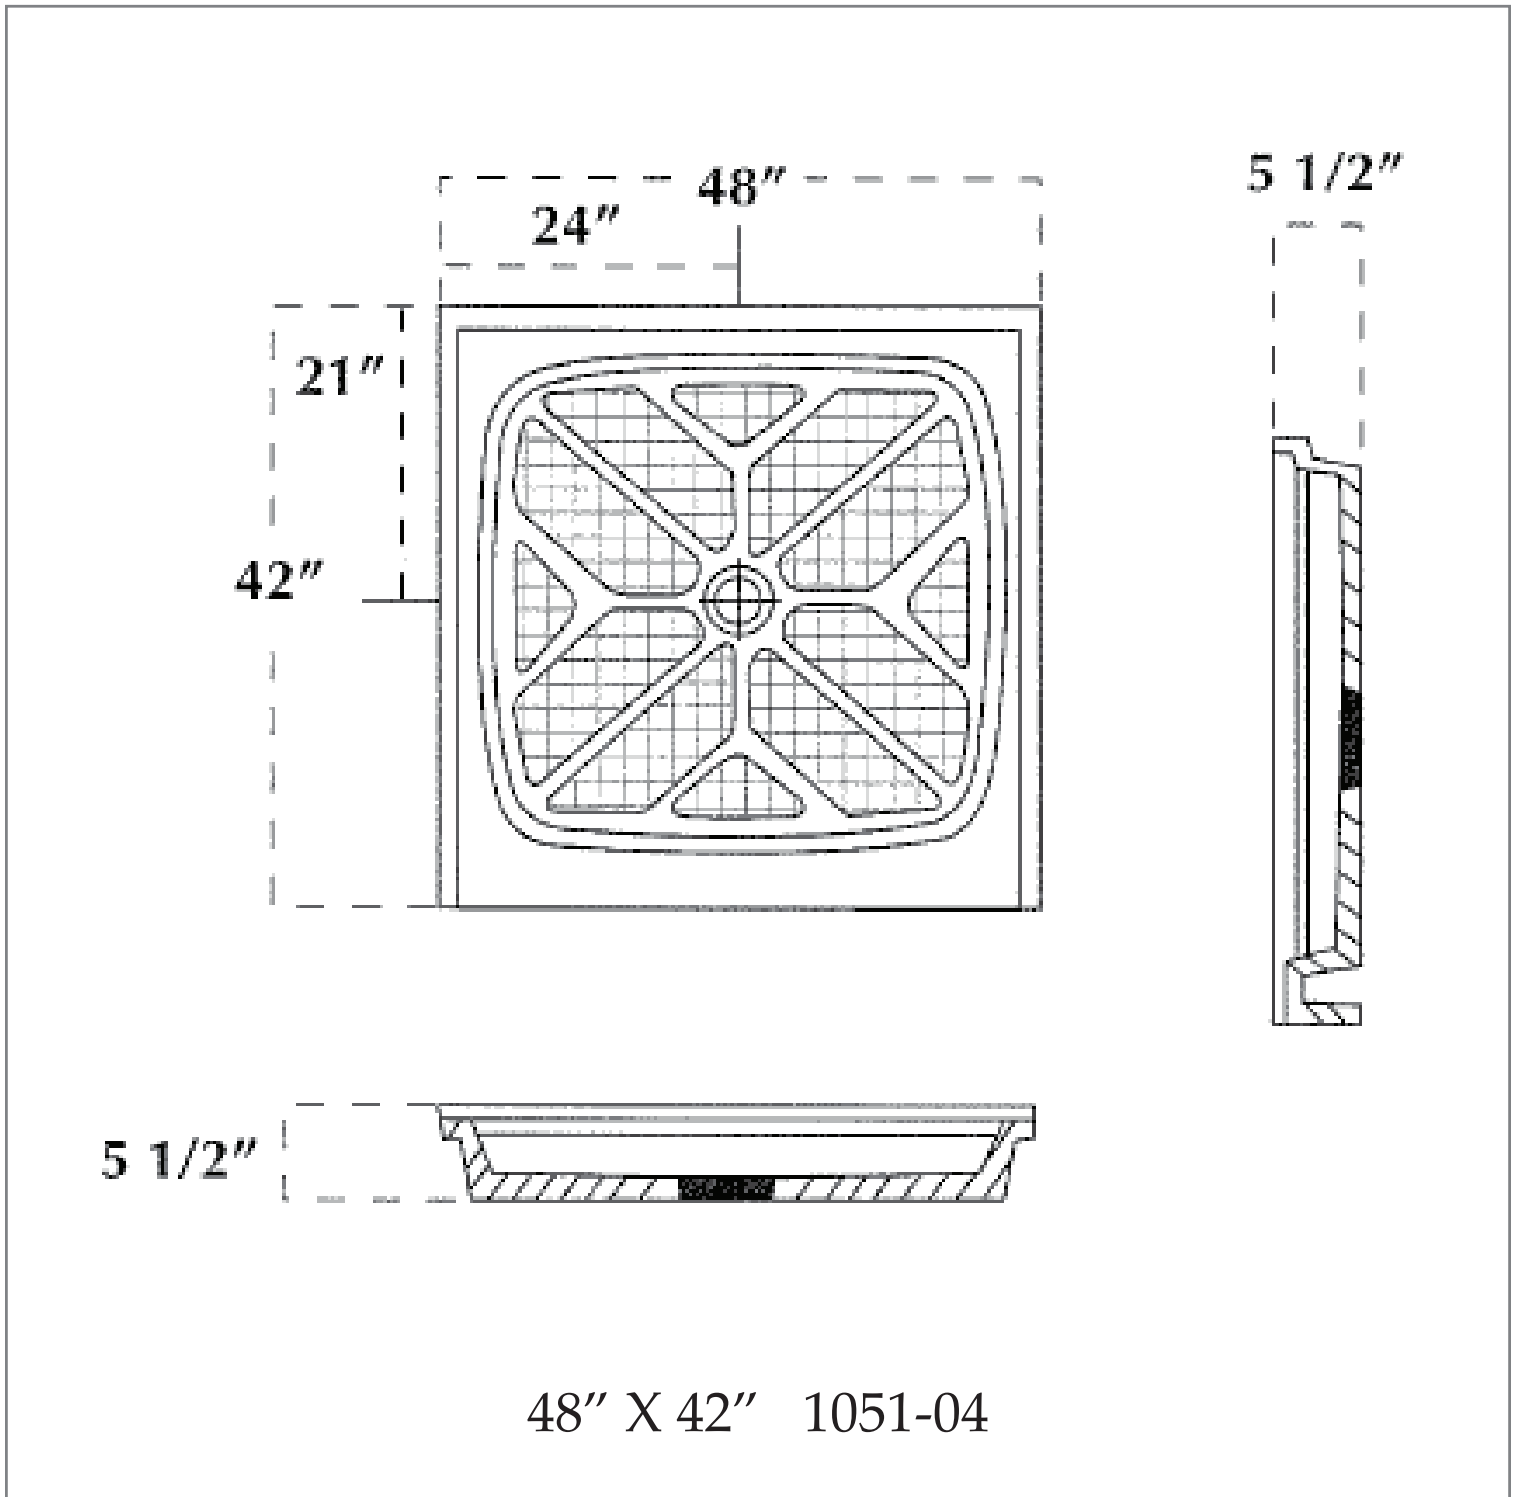

SPECIFICATION DRAWING

SHOWER PAN

48" X 42" 1051-04