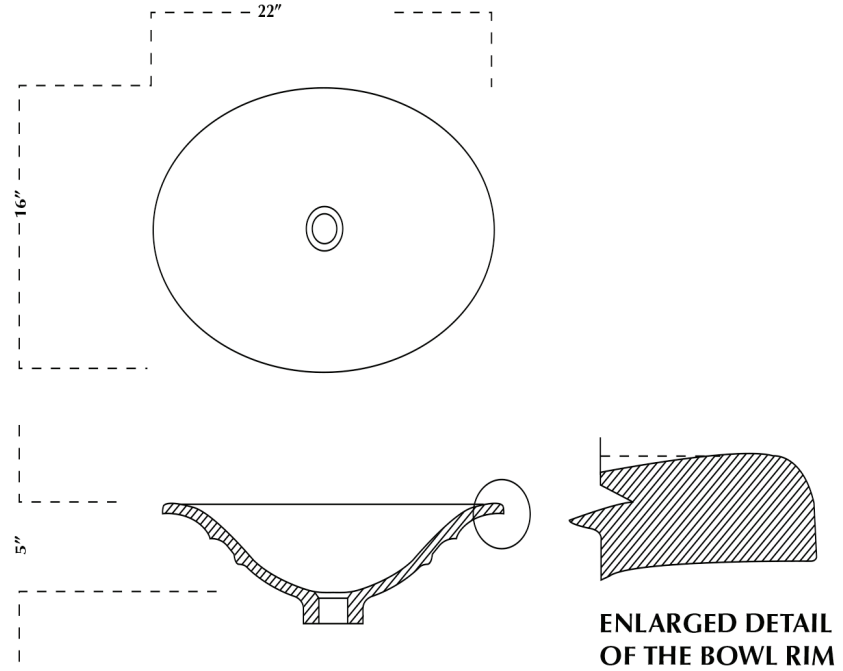

SPECIFICATION DRAWING

Vessel Bowl Tri-Level Lotus

LARGE CUT OUT
20 3/4 x 15 OVAL

MEDIUM CUT OUT
14 x 10 OVAL

SMALL CUT OUT
11 x 9 OVAL